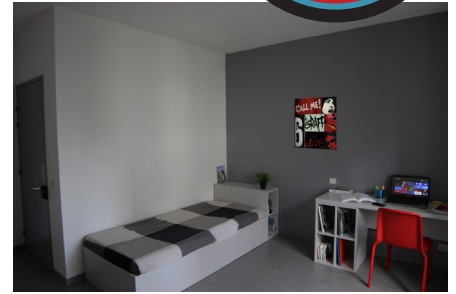

grenoble@cardinalcampus.fr