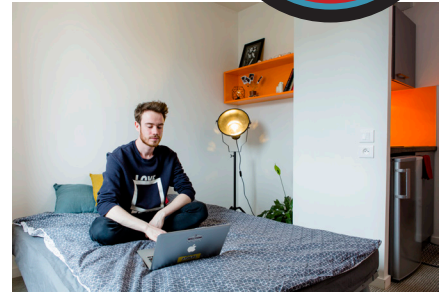

pariscolombes@cardinalcampus.fr