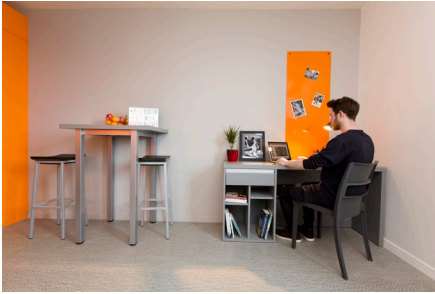

Le Collège

Student residence / Paris

4 et 6 rue Pierre Expert
92700 Colombes