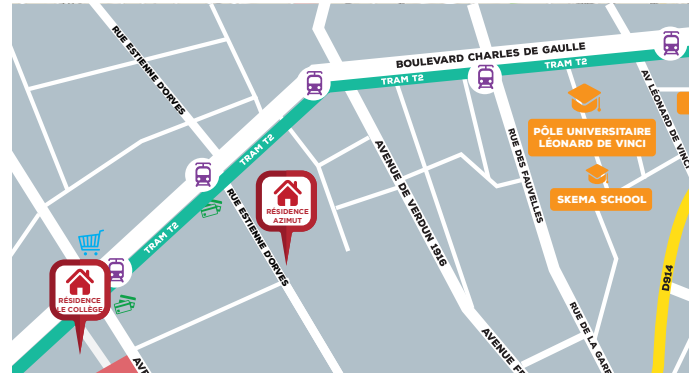

Prices 2024

Hot water, cold water and heating included

Type of accommodation	Rent / month (Included taxes)	Deposit*
Studio apartment 15 sqm / balcony	709 € / 729 €	800 €
Studio apartment 18 - 20 sqm	from 689 € to 789 €	
Studio apartment 21 - 23 sqm	from 779 € to 799 €	800 € / 900 €
T1* flat 24 - 25 sqm	from 819 € to 869 €	
T1Bis* flat 27 - 28 sqm	from 899 € to 939 €	900 €
T2* flat 28 - 35 sqm	from 959 € to 989 €	1000 €

T1* : 1 room flat
T1Bis* : 1 semi-separated bedroom flat
T2* : 1 bedroom flat

- **Dossier fee :** 550€
- ***Institutional guarantors :** the amount of the security deposit is twice the rent
- **Housing insurance :** compulsory multi-risk housing insurance before check-in
- **Electricity subscription :** meter activation at the tenant's expense
- **Breakfast :** 15€ (warm beverage, 1 pastry, orange juice)
- **Linen package :** 35€ per package (bed linens and bathroom towels)
- **On-demand cleaning :** 1h - dishes not included - ask us

Electronic signature for your lease

Submit your application on
cardinalcampus.fr

* Your lease in one clic