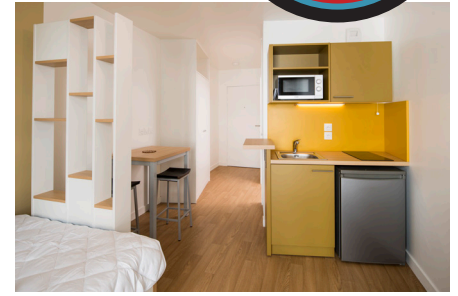

clermont@cardinalcampus.fr