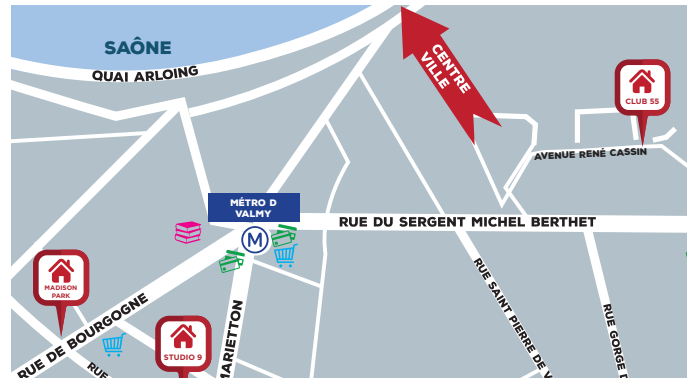

Prices 2024

Hot water and cold water included.

	Type of accommodation	Rent / month (included taxes)	Deposit*
Ground floor	Studio apartment 19 sqm street side / hill side	545 € / 555 €	600 €
	T2* flat 40 sqm prm	730 €	800 €
Floors	Studio apartment prm 19 sqm hill side / 21 sqm street side	555 € / 585 €	600 €
	Studio apartment 19 - 21 sqm street side/ hill side	565 € / 585 €	
	Studio apartment 22 sqm street side / 23 sqm hill side	585 € / 605 €	
	Studio apartment 19 sqm terrace hill side	635 €	
	T3* flat 46 sqm street side	950 €	1000 €
COLIVING - Apartments ready to live			
	Studio apartment 22 sqm terrace	770 €	1000 €

T2* : 1 bedroom flat

T3* : 2 bedrooms flat

Dossier fee : 350€

*Institutional guarantors : the amount of the security deposit is twice the rent

Housing insurance : compulsory multi-risk housing insurance before check-in

Electricity subscription : meter activation at the tenant expense

Breakfast : 15€ (warm beverage, 1 pastry, orange juice)

Linen package : 35€ per package (bed linens and bathroom towels)

On-demand cleaning : 1h - dishes not included - ask us

Electronic signature for your lease

Submit your application on cardinalcampus.fr

* Your lease in one clic